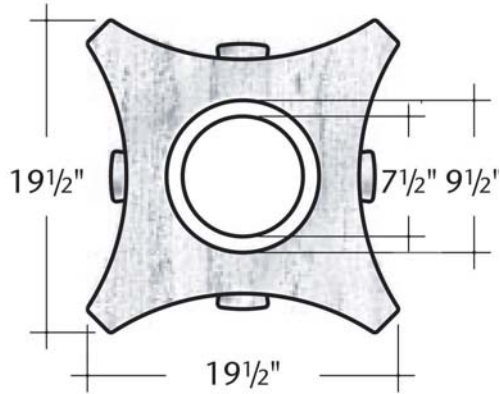

ID #:

TCAF-0804170

OTB
Architectural Elements
"out of the box designs"

Travertine
Capital

TCAR-151505T
TCAR-150805TH

Scale: 1" = 1'-0"

Revision No.:

ID #:
TCAR-151505T
TCAR-150805TH