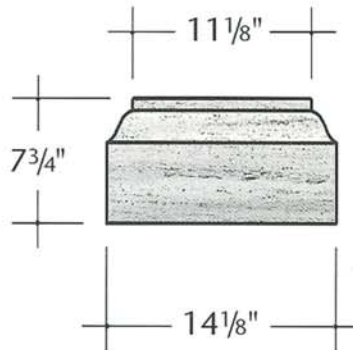

Front View

TBAS-0805150