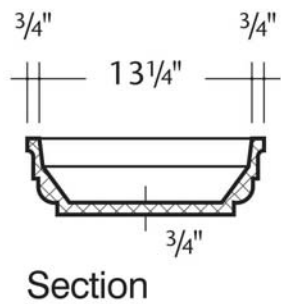

TCAR-151505T
TCAR-150805TH