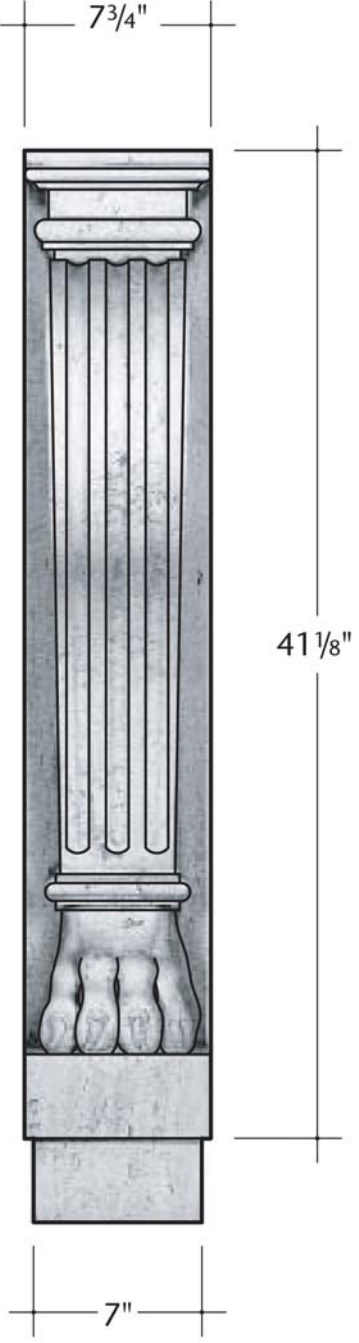

Top View

Front View

Side View

TBKT-1209300

OTB
Architectural Elements
"out of the box designs"

Travertine
Bracket

Scale: 1 1/2" = 1'-0"

Revision No.:

ID #:

TBKT-1209300

OTB
Architectural Elements
"out of the box designs"

Travertine
Bracket

Side View

Front View

TBKT-1508450

Scale: 1 1/2" = 1'-0"

Travertine
Column

Scale: 1" = 1'-0"

Revision No.:

ID #: **TMDT-1002960**
TCAF-0804170
TBAS-0805150

OTB
Architectural Elements
"out of the box designs"

Travertine
Column

Scale: 1" = 1'-0"

Revision No.:

ID #: **TMDT-1002961**
TCAF-0804170
TBAS-0805150

Front View
TCAF-0804170

TMDT-1002961

Front View
TBAS-0805150

Section
(at top)

120"

Front View

TCAR-201015C