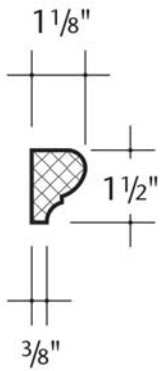

TMDT-0202960