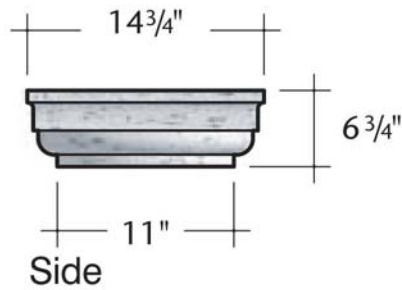

TCAR-151505T
TCAR-150805TH