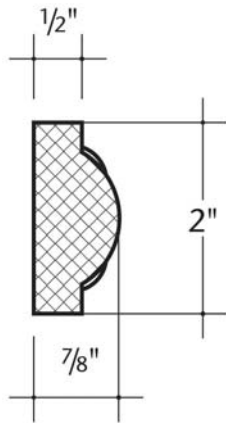

ID #:

TMDT-0201010

OTB
Architectural Elements
"out of the box designs"

Travertine
Trim

Length = 96"

TMDT-0201960

Scale: 6" = 1'-0"

Revision No.: