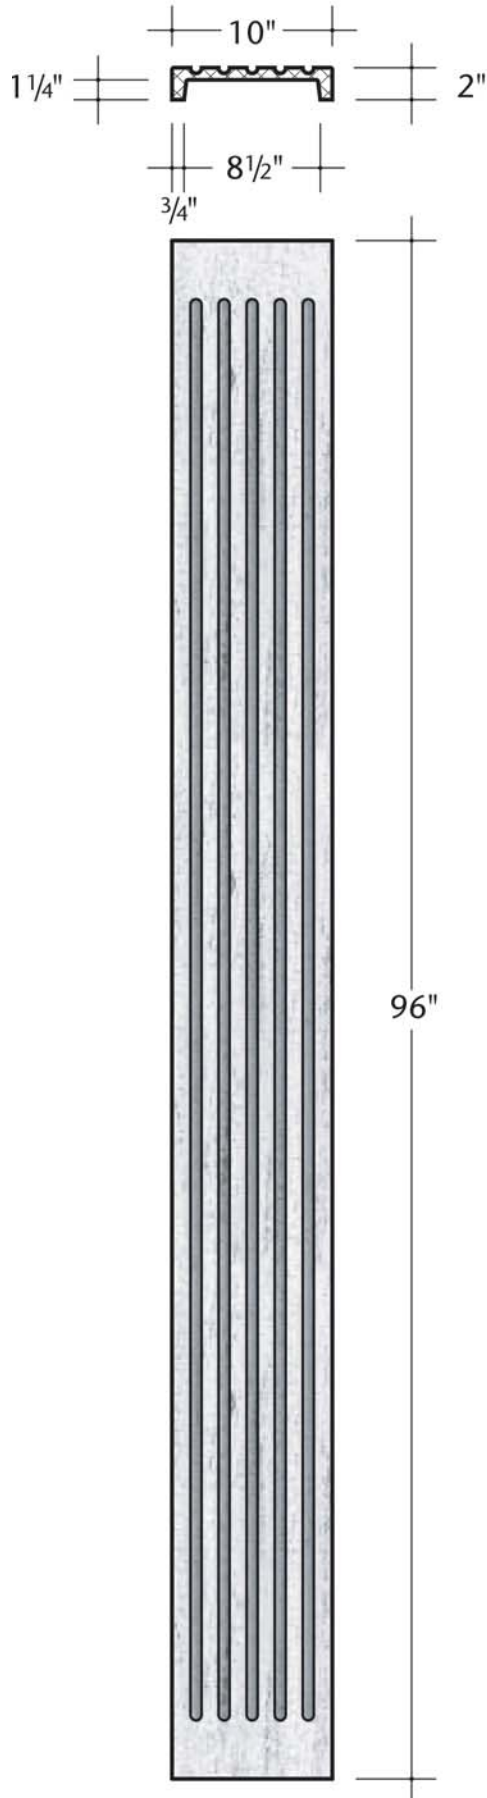

TMDT-1002961