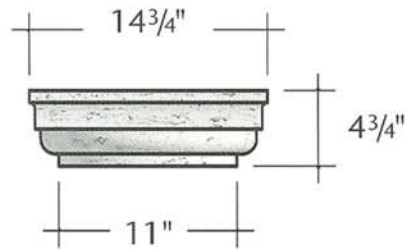

Front View

TCAR-151505T