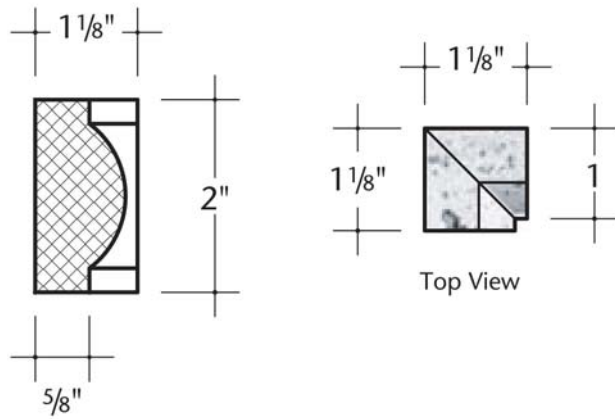

TMDT-0202020