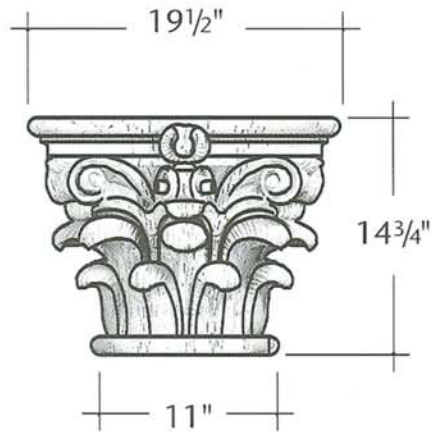

Travertine
Column

Scale: 1" = 1'-0"

Revision No.:

ID #: **TMDT-1002960**
TCAF-0804170
TBAS-0805150

OTB
Architectural Elements
"out of the box designs"

Travertine
Column

Scale: 1" = 1'-0"

Revision No.:

ID #: **TMDT-1002961**
TCAF-0804170
TBAS-0805150

Front View
TCAF-0804170

TMDT-1002961

Front View
TBAS-0805150

Section
(at top)

120"

Front View

TCAR-201015C