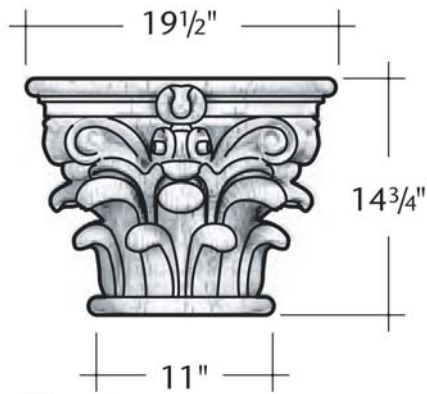

Front

TCAR-202015C

TCAR-201015CH

OTB
Architectural Elements
"out of the box designs"

Travertine
Capital

Scale: 1" = 1'-0"

Revision No.:

ID #:
TCAR-202015C
TCAR-201015CH