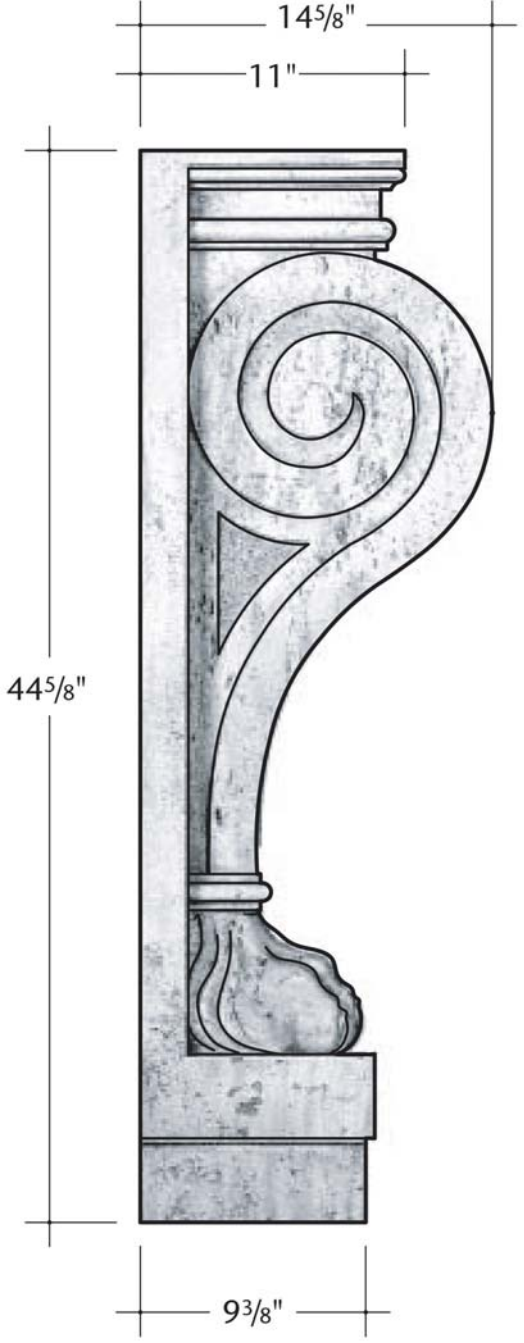

Top View

Front View

Side View

TBKT-1209300

OTB
Architectural Elements
"out of the box designs"

Travertine
Bracket

Scale: 1 1/2" = 1'-0"

Revision No.:

ID #:

TBKT-1209300

OTB
Architectural Elements
"out of the box designs"

Travertine
Bracket

Side View

Front View

TBKT-1508450

Scale: 1 1/2" = 1'-0"

Travertine
Column

Scale: 1" = 1'-0"

Revision No.:

ID #: **TMDT-1002960**
TCAF-0804170
TBAS-0805150

OTB
Architectural Elements
"out of the box designs"

Travertine
Column

Scale: 1" = 1'-0"

Revision No.: