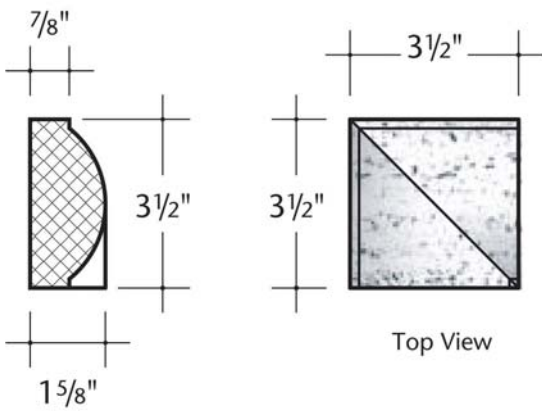

OTB
Architectural Elements
"out of the box designs"

Travertine
Trim

TMDT-0202960

Scale: 3" = 1'-0"

Revision No.:

ID #:

TMDT-0202960

OTB
Architectural Elements
"out of the box designs"