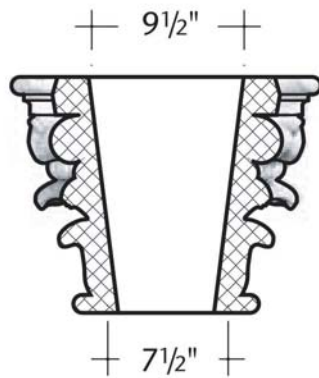

Section

TCAR-202015C

TCAR-201015CH