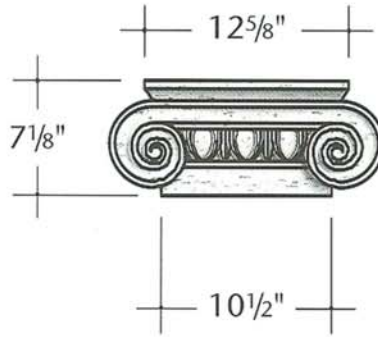

Front View

TCAF-0804170