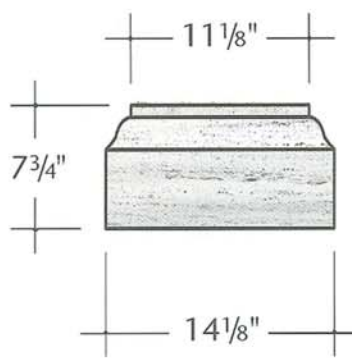

OTB
Architectural Elements
"out of the box designs"

Travertine
Column

Scale: 1" = 1'-0"

Revision No.:

ID #: **TMDT-1002961**
TCAF-0804170
TBAS-0805150

Front View
TCAF-0804170