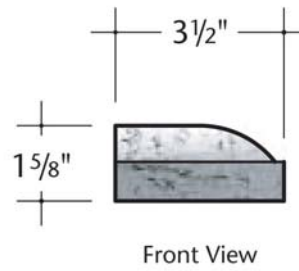

OTB
Architectural Elements
"out of the box designs"

Travertine
Trim

TMDT-0202960

Scale: 3" = 1'-0"

Revision No.:

ID #:

TMDT-0202960

OTB
Architectural Elements
"out of the box designs"