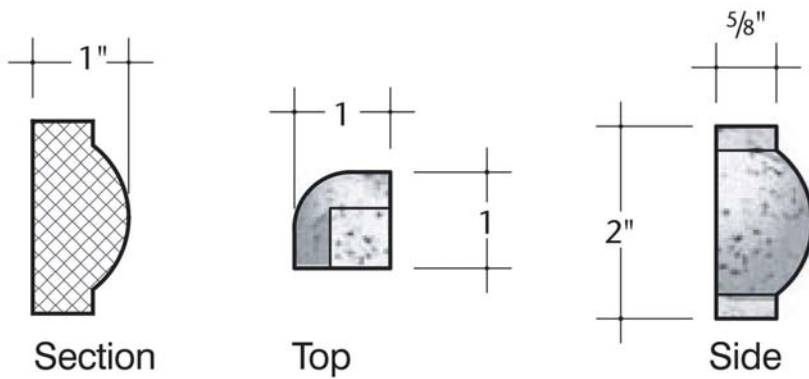

Revision No.:

ID #:

TMDT-0102020

OTB
Architectural Elements
"out of the box designs"

Travertine
Trim

TMDT-0201010

Scale: 6" = 1'-0"

Revision No.:

ID #:

TMDT-0201010

OTB
Architectural Elements
"out of the box designs"

Travertine
Trim

Length = 96"

TMDT-0201960

Scale: 6" = 1'-0"

Revision No.: