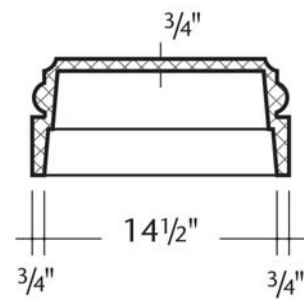

OTB
Architectural Elements
"out of the box designs"

Travertine
Base

Top

Side

Section

TBAS-1616080

TBAS-160808H

Scale: 1" = 1'-0"