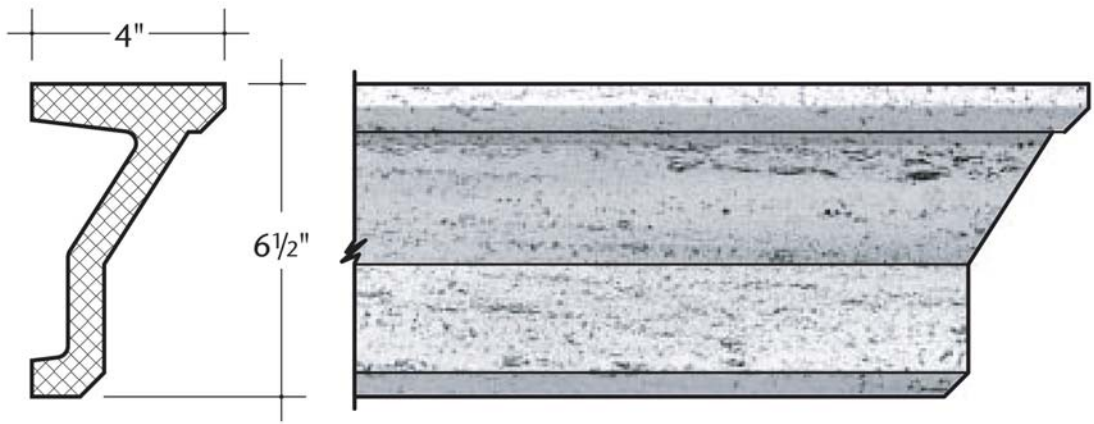

Travertine
Trim

Scale: 3" = 1'-0"

Revision No.:

ID #:

TMDT-0402960

OTB
Architectural Elements
"out of the box designs"

Length = 96"

TMDT-0704960