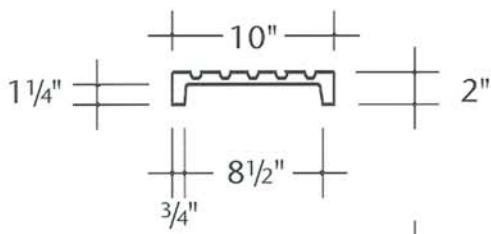

Front View
TCAF-0804170