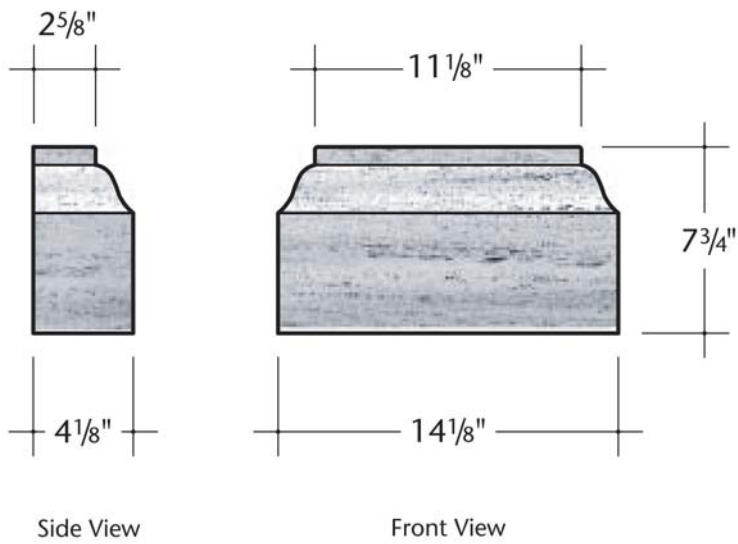

TBAS-0805150