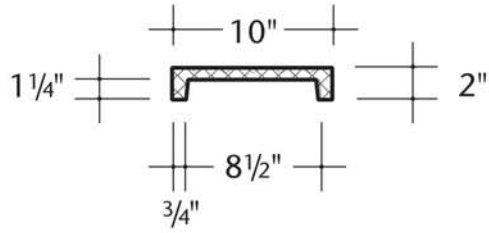

Travertine
Trim

Scale: 1" = 1'-0"

Revision No.:

ID #:

TMDT-0704960

TMDT-1002960

OTB
Architectural Elements
"out of the box designs"

Travertine
Trim