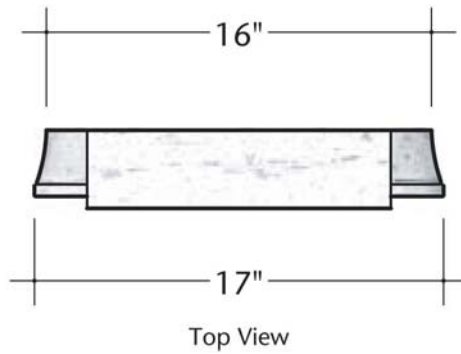

Revision No.:

ID #:

TBAS-1616080
TBAS-160808H

OTB
Architectural Elements
"out of the box designs"

Travertine
Capital

TCAF-0804170

Scale: 1 1/2" = 1'-0"

Revision No.: