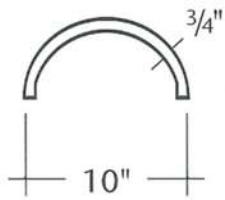

Section
(at top)