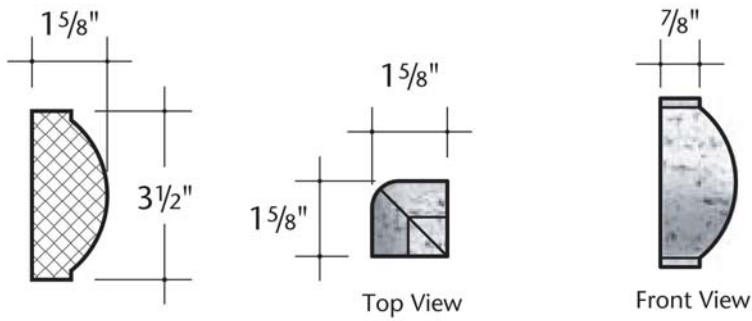

TMDT-0401960

Travertine
Trim

Scale: 3" = 1'-0"

Revision No.:

ID #:

TMDT-0401960

OTB
Architectural Elements
"out of the box designs"

TMDT-0402020