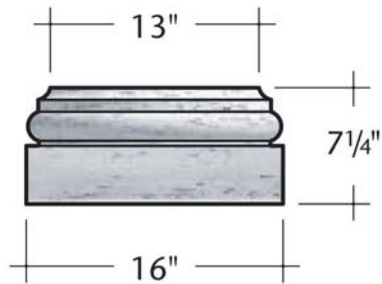

OTB
Architectural Elements
"out of the box designs"

Travertine
Base

Side

TBAS-1616080

TBAS-160808H

Scale: 1" = 1'-0"

Revision No.:

ID #:

TBAS-1616080
TBAS-160808H