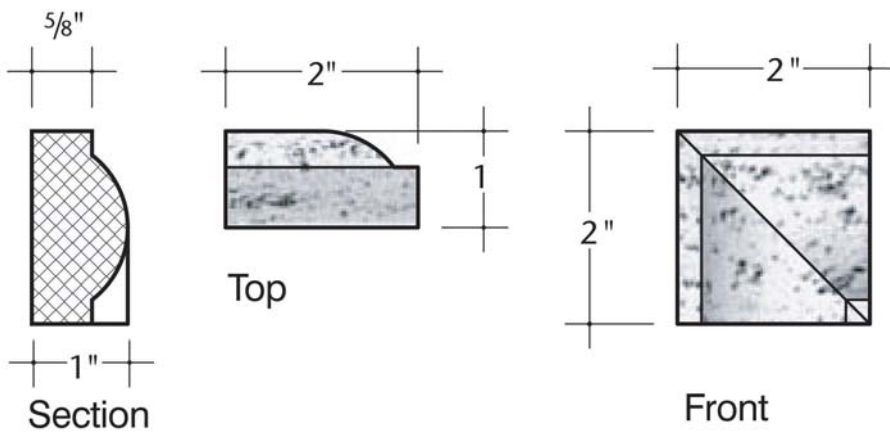

Scale: 1" = 1'-0"

Revision No.:

ID #:

TCOR-1210120H

OTB
Architectural Elements
"out of the box designs"

TMDT-0102020

Travertine
Trim

Scale: 6" = 1'-0"