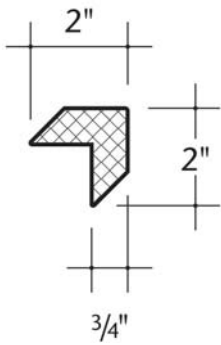

Length = 96"

TMDT-0202961

Travertine
Trim