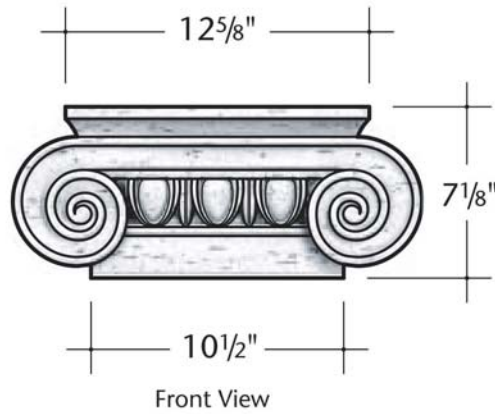

Revision No.:

ID #:

TBAS-1616080
TBAS-160808H

OTB
Architectural Elements
"out of the box designs"

Travertine
Capital

TCAF-0804170

Scale: 1 1/2" = 1'-0"

Revision No.: