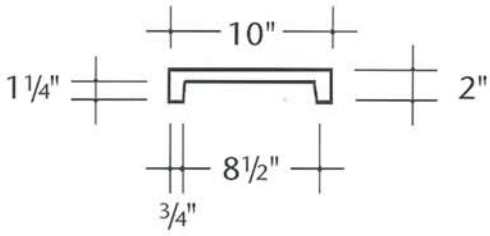

TMDT-1002960