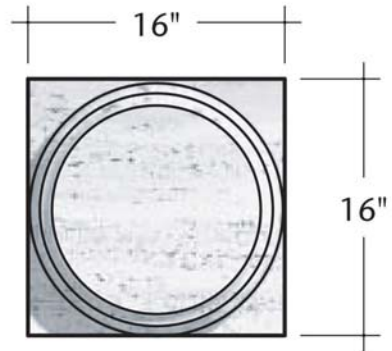

OTB
Architectural Elements
"out of the box designs"

Travertine
Base

Top

TBAS-1616080

TBAS-160808H

Scale: 1" = 1'-0"

Revision No.:

ID #:

TBAS-1616080
TBAS-160808H