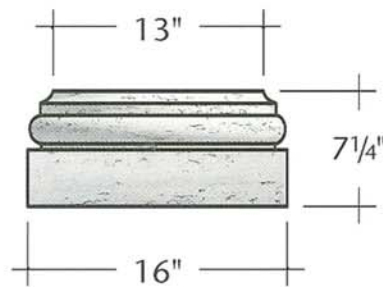

Front View

TBAS-1616080