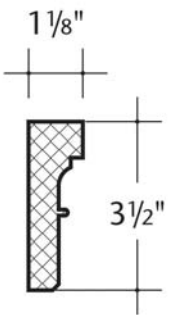

Travertine
Trim

Scale: 3" = 1'-0"

Revision No.:

ID #:

TMDT-0402020

OTB
Architectural Elements
"out of the box designs"

Travertine
Trim

Length = 96"

TMDT-0402961

Scale: 1" = 1'-0"

Revision No.:

ID #:

TMDT-0402961

OTB
Architectural Elements
"out of the box designs"

Length = 96"

TMDT-0402960