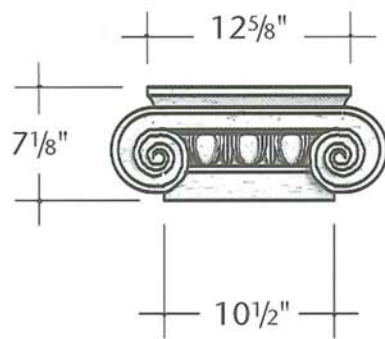

Travertine
Column

Scale: 1" = 1'-0"

Revision No.:

ID #: **TMDT-1002960**
TCAF-0804170
TBAS-0805150

OTB
Architectural Elements
"out of the box designs"

Travertine
Column

Scale: 1" = 1'-0"

Revision No.:

ID #: **TMDT-1002961**
TCAF-0804170
TBAS-0805150

Front View
TCAF-0804170

TMDT-1002961

Front View
TBAS-0805150

Section
(at top)

120"

Front View

TCAR-201015C